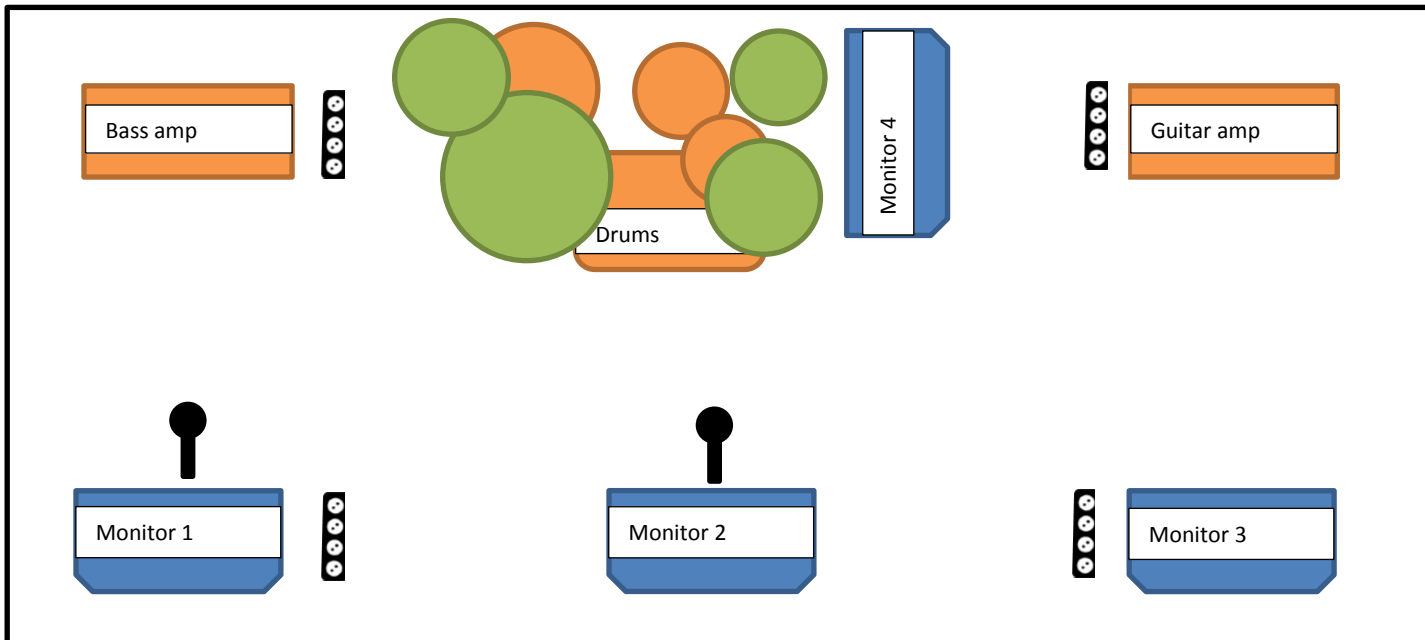

Hvalross rider

Line up:

Gerben: Lead vocals
 Barry: Guitar
 Maarten: Bass, backing vocals
 Tristan: Drums

Set up:

Shure beta 58.
 Engl E650 Richie Blackmore Head + 4x12 cabinet. Fx board.
 Aguilar DB359 head + Ampeg cabinets 2x10 + 1x15. Fx board.
 Gretch USA Custom Select Playboy Retro drumkit:
 Bassdrum 20x14", Tom; 12x8", Floortom 14x14", Snare 14x5,5".
 Zildjian-K Cymbal's: Hi-hat 14", Ride 20", Crash 18", Crash 19".

Mic fx:

Reverb.
 Reverb.

Mix:

Monitor 1	Monitor 2	Monitor 3	Monitor 4
Backing vocals/ Lead vocals/ Bass/ Drums/ Guitar	Lead vocals/ mix	Guitar/ Drums/ Bass/ Vocals	Bass/ Guitar/ Vocals/ Drums